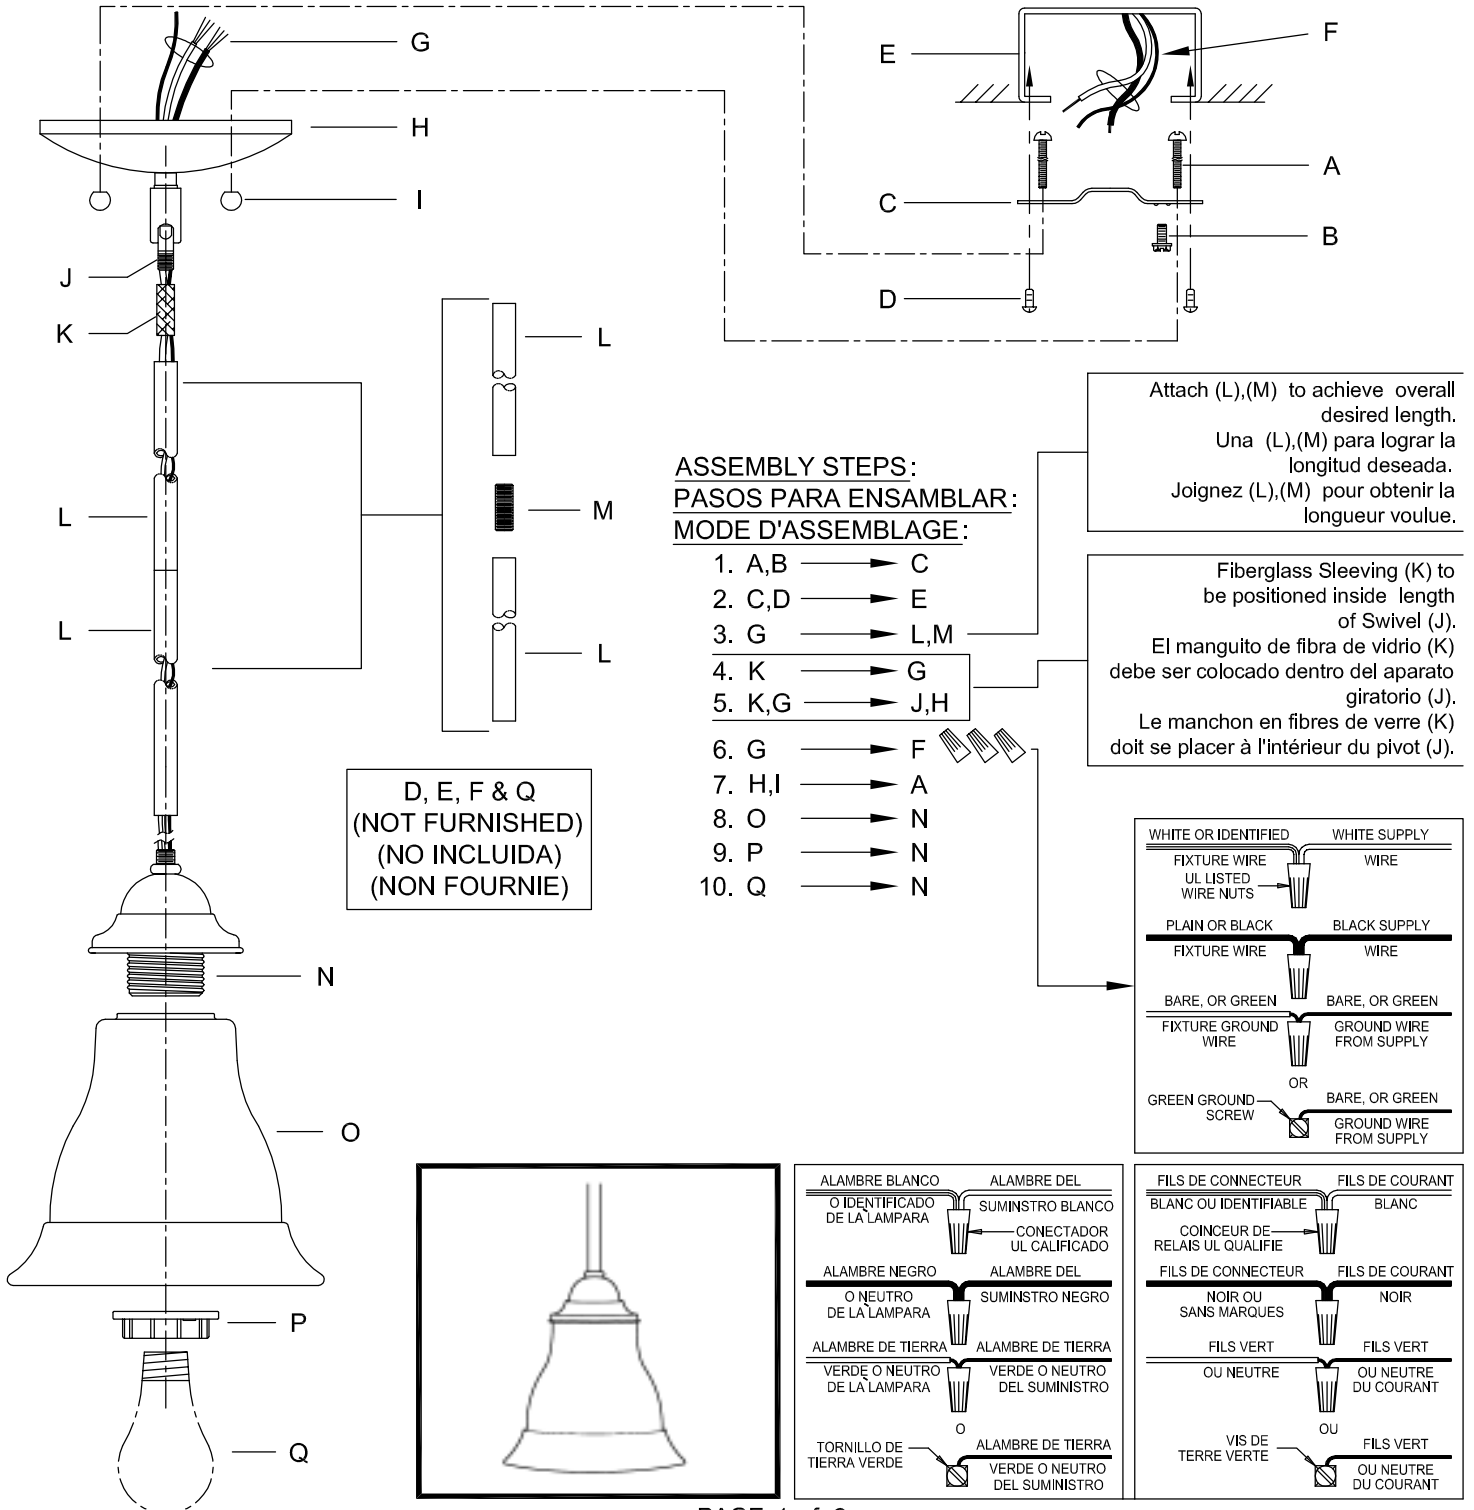

Assembly & Installation Instructions

CAUTION: Read instructions carefully and turn electricity off at main circuit breaker panel before beginning installation.

5096

WARNING - If any Special Control Devices are used with this Fixture, Follow the Instructions Carefully to assure full compliance with N.E.C. requirements. If there are any questions, contact a Qualified Electrical Contractor.

CAUTION - All glass is fragile, use care when handling lamp(s) or other glass components.

WARNING - This product contains chemicals known to the State of California to cause cancer, birth defects and /or other reproductive harm. Thoroughly wash hands after installing, handling, cleaning, or otherwise touching this product.

Instrucciones de ensamblaje e instalación

Precaución: Lea cuidadosamente las instrucciones y desconecte la electricidad del cortacircuitos principal antes de iniciar la instalación.

ADVERTENCIA - Si usa algún dispositivo especial de control con este aparato de luz, siga las instrucciones cuidadosamente para asegurar la completa conformidad con los requisitos N.E.C. Si existe alguna duda, contacte un electricista calificado.