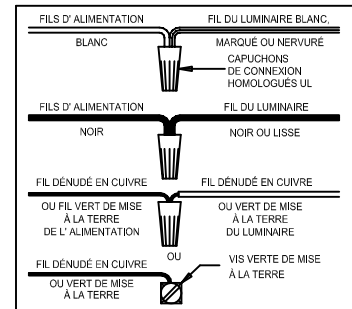

Instructions d'Assemblage et Installation

Mise en garde: Lire les instructions avec soin et couper le courant au disjoncteur central avant de commencer l'installation.

AVERTISSEMENT - S'il y a d'autres mécanismes régulateurs qui s'emploient avec ce dispositif, suivre soigneusement les instructions pour satisfaire aux exigences NEC. Si vous avez des questions, consulter un électricien qualifié.

AVERTISSEMENT - Ce produit contient des composants chimiques qui selon L'état de Californie provoquent un cancer, des infirmités de naissance et (ou) du mal au système reproductif. Il faut laver les mains soigneusement après avoir installé, manipulé, nettoyé, ou autrement touché ce produit.

MISE EN GARDE - Le verre est toujours fragile; maniez le(s) composant(s) et/ou l' (les) ampoule(s) avec prudence.