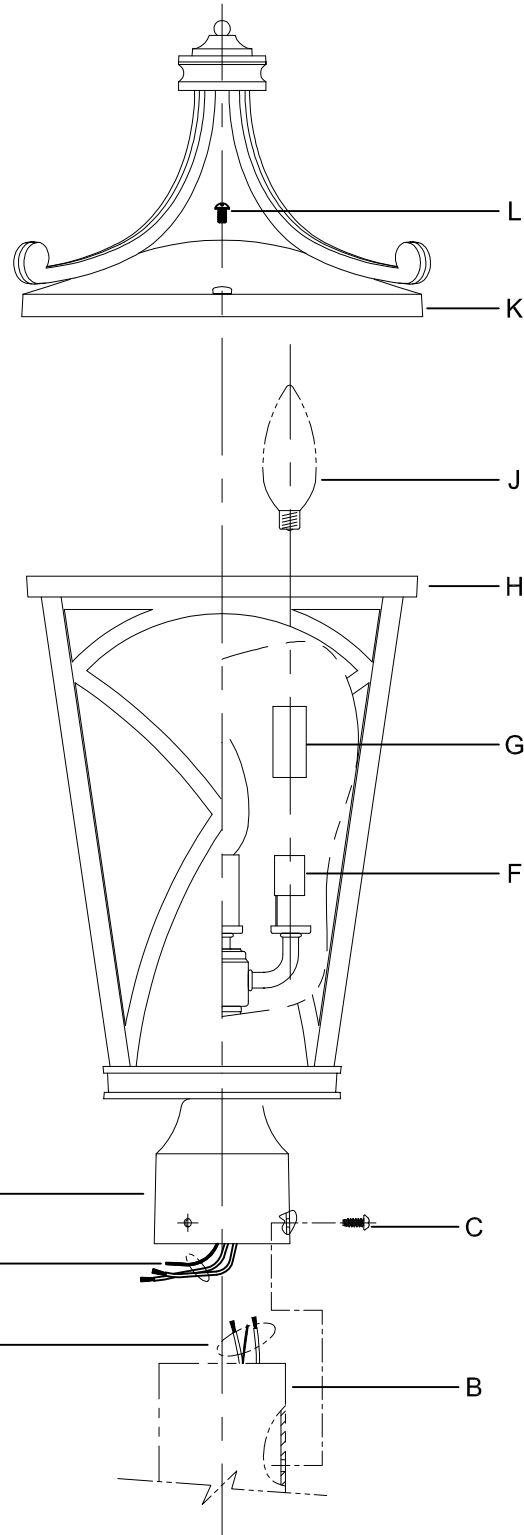

Assembly & Installation Instructions

CAUTION: Read instructions carefully and turn electricity off at main circuit breaker panel before beginning installation.

6442

WARNING - If any Special Control Devices are used with this Fixture, Follow the Instructions Carefully to assure full compliance with N.E.C. requirements. If there are any questions, contact a Qualified Electrical Contractor.
WARNING - This product contains chemicals known to the State of California to cause cancer, birth defects and /or other reproductive harm. Thoroughly wash hands after installing, handling, cleaning, or otherwise touching this product.
CAUTION - All glass is fragile, use care when handling Glass component(s) and or Lamp(s).

ASSEMBLY STEPS:
PASOS PARA ENSAMBLAR:
MODE D'ASSEMBLAGE:

1. A → B
2. Ø (0.144)(3.6mm) → 
3. B ← A
4. Ø (0.144)(3.6mm) → 
5. D → E → 
6. C, A → B
7. G → F
8. J → F
9. L, K → H

**B, E, & J
 (NOT FURNISHED)
 (NO INCLUIDA)
 (NON FOURNIE)**